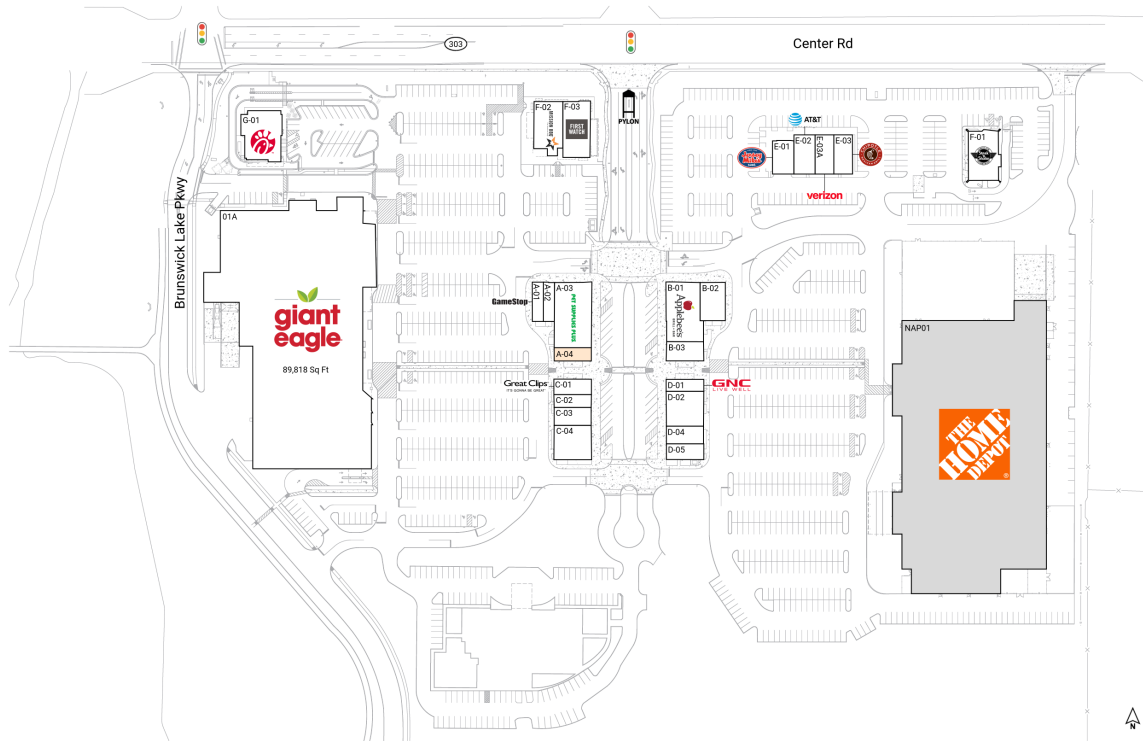

Brunswick Town Center

1434 Town Center Blvd | Brunswick, OH 44212

Medina County Cleveland, OH 151,048 Sq Ft

41.2372, -81.8081

Available Spaces

A-04 1,277 Sq Ft 360°

Current Tenants Space size listed in square feet

O1A	Giant Eagle	89,818
O1B	Giant Eagle	1,589
A-01	GameStop	1,184
A-02	Pulp Juice and Smoothie Bar	1,094
A-03	Pet Supplies Plus	6,371
B-01	Applebee's	5,471
B-02	Mucho Bueno's	2,518
B-03	Rettig Music	1,852
C-01	Great Clips	1,459
C-02	Raw Vanity Nail Bar	1,250
C-03	SolHart	1,766
C-04	Back Nine Golf	3,368
D-01	GNC	1,213
D-02	Samurai Revolving Sushi Bar	3,250
D-04	Noble Bridal Boutique	1,732
D-05	Vita Bella Salon and Spa	1,610
E-01	Jersey Mike's	1,507
E-02	AT&T	1,504
E-03	Chipotle Mexican Grill	2,494
E-03A	Verizon Wireless	1,942
F-01	Steak 'n Shake	4,020
F-02	Mission BBQ	3,766
F-03	First Watch	4,000
G-01	Chick-fil-A	4,993
NAP01	The Home Depot	0

This site plan is for illustrative and information purposes only, showing the general layout of the shopping center; and is not a legal survey. Brixmor makes no representation or warranty that the shopping center is exactly as depicted as site conditions and tenant mix are subject to change over time.
1866